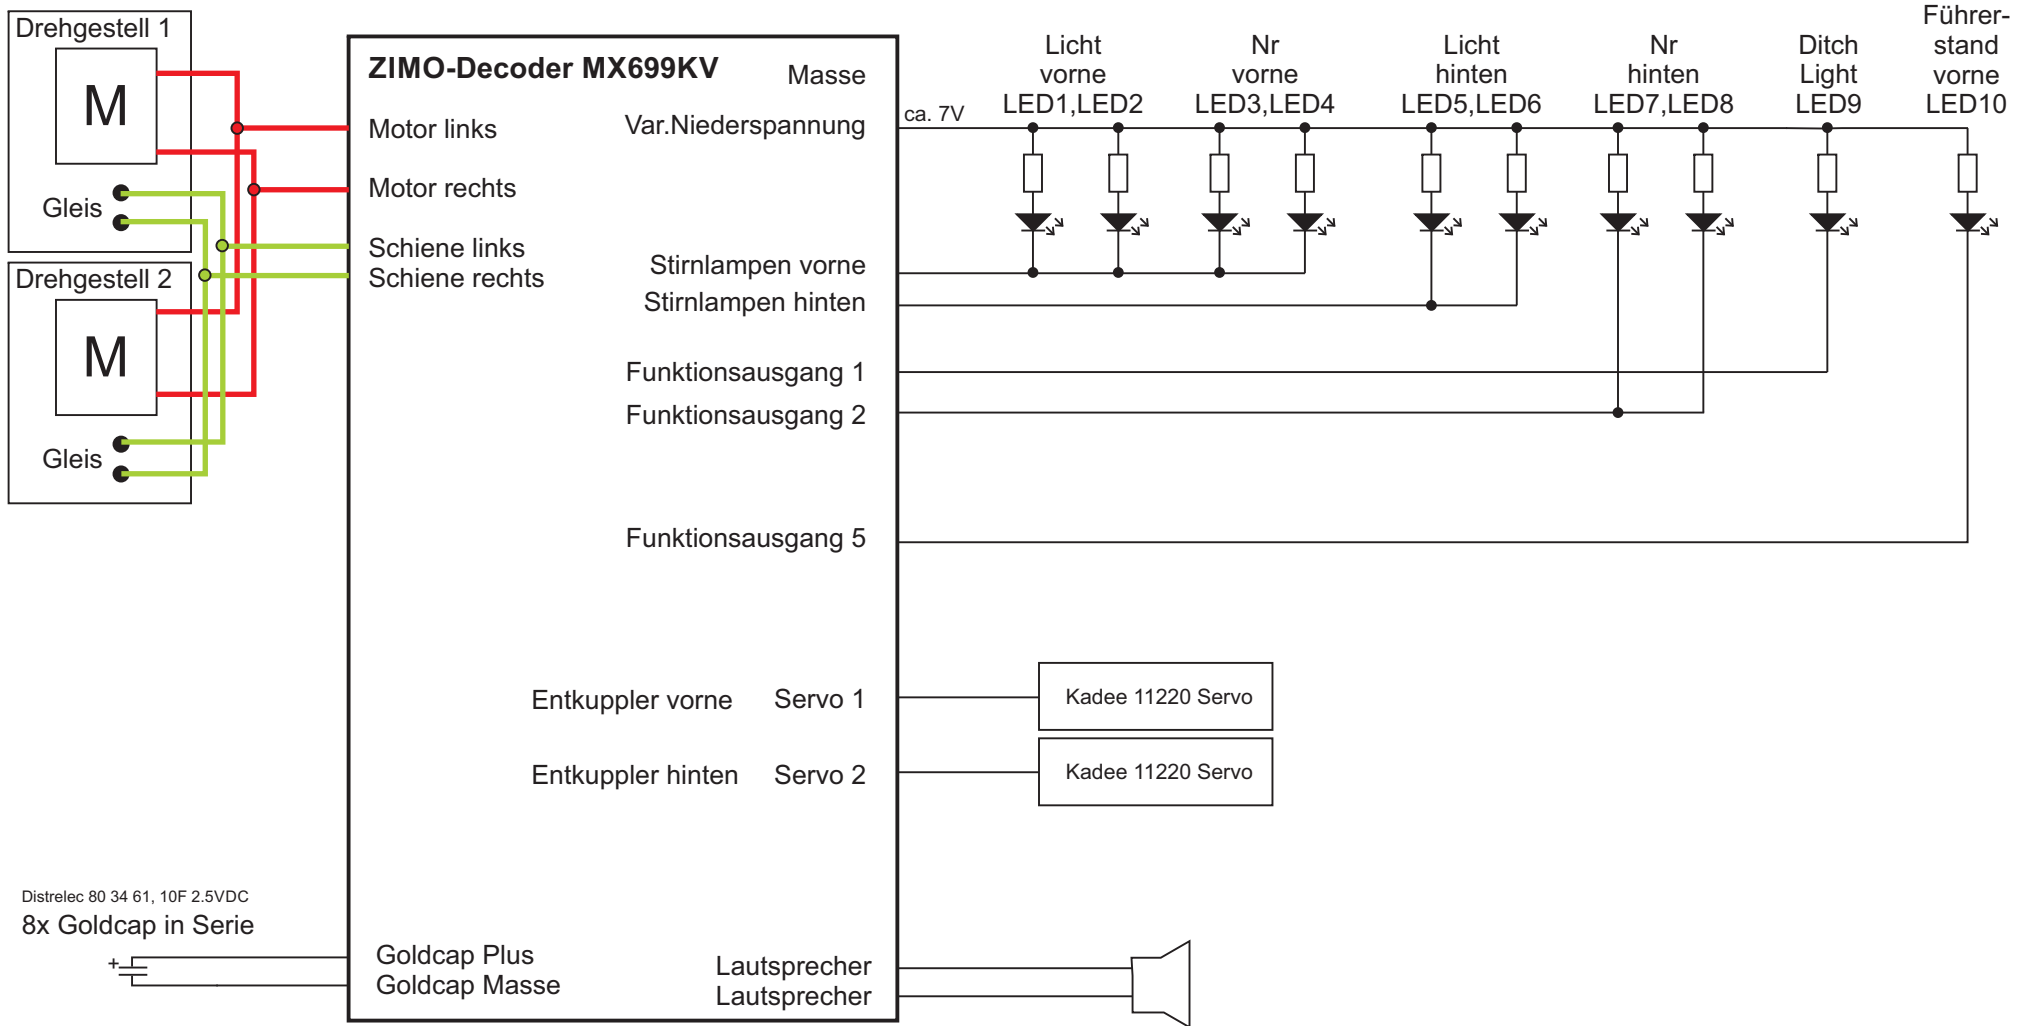

LGB 20550

Stecker Motor/Schiene